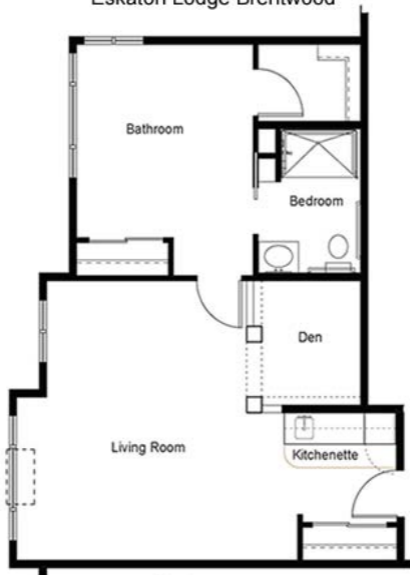

Eskaton Lodge Brentwood Site Map

John Muir Parkway

Assisted Living
Building 2

Assisted Living
Building 1

Memory Care
Center

Eskaton Lodge Brentwood

The Lassen
Studio - 435 s.f.
(approximate)

Eskaton Lodge Brentwood

The Shasta

One-Bedroom - 526 s.f.
(approximate)

Eskaton Lodge Brentwood

The Trinity

One-Bedroom - 495 s.f.
(approximate)

Eskaton Lodge Brentwood

The Sierra
One-Bedroom with
Den - 700 s.f.
(approximate)

Eskaton Lodge Brentwood

The Inyo
One-Bedroom with
Den - 705 s.f.
(approximate)

Eskaton Lodge Brentwood

The Tahoe
One-Bedroom with
Den - 780 s.f.
(approximate)

Eskaton Lodge Brentwood

The Sequoia

One-Bedroom with Alcove
580-615 s.f.- (approximate)

Eskaton Lodge Brentwood

The Angeles
Two-Bedrooms - 800 s.f.
(approximate)

Eskaton Lodge Brentwood

The Memory Care Unit
Studio - 420 s.f. (approximate)