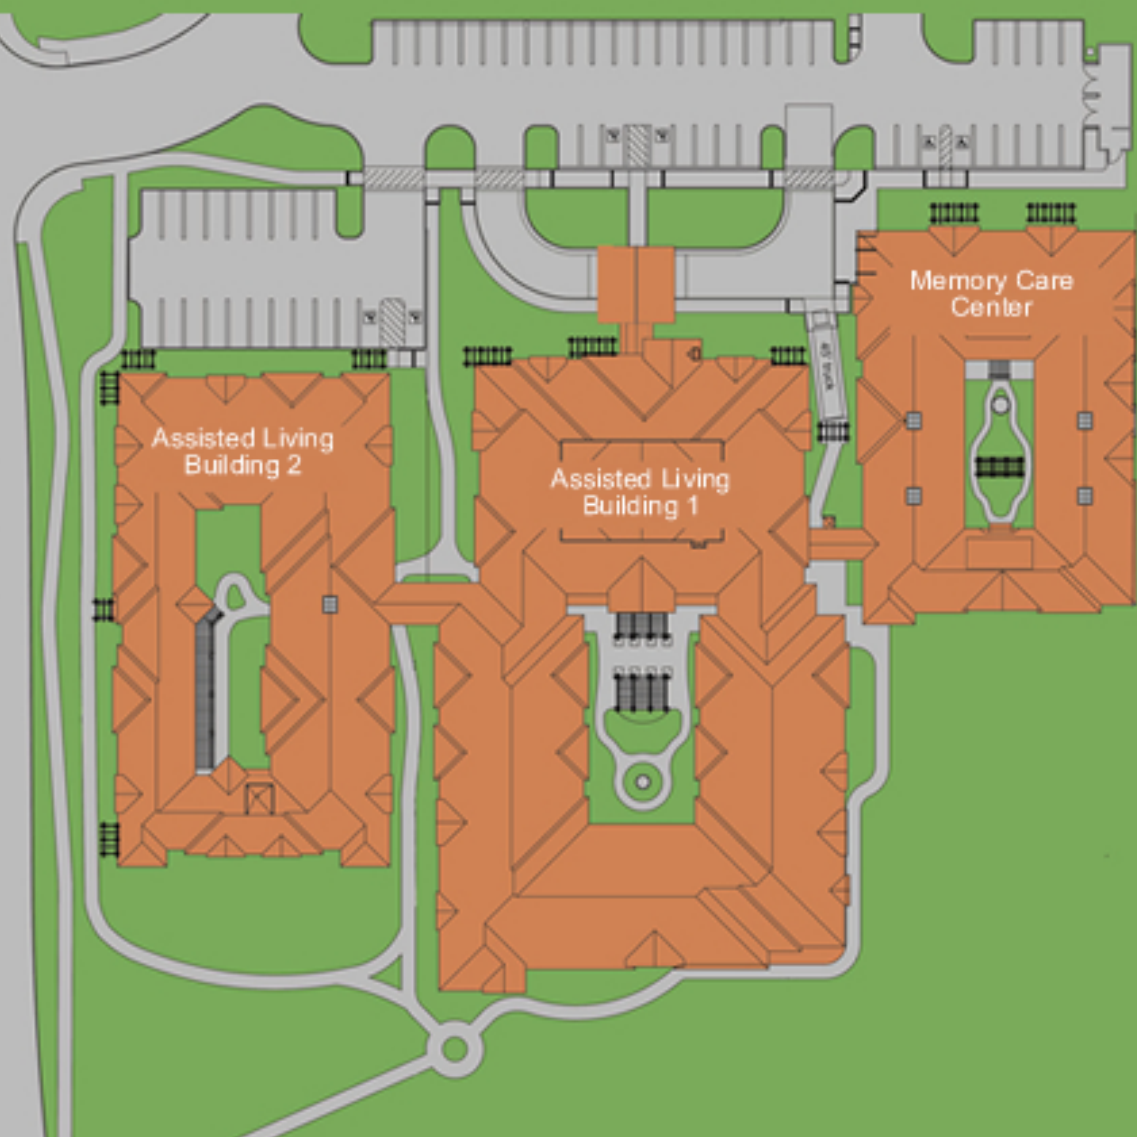

Eskaton Lodge Brentwood Site Map

John Muir Parkway

Assisted Living
Building 2

Assisted Living
Building 1

Memory Care
Center

Eskaton Lodge Brentwood

The Lassen
Studio - 435 s.f.
(approximate)

Eskaton Lodge Brentwood

The Shasta

One-Bedroom - 526 s.f.
(approximate)

Eskaton Lodge Brentwood

The Trinity

One-Bedroom - 495 s.f.
(approximate)

Eskaton Lodge Brentwood

The Sierra
One-Bedroom with
Den - 700 s.f.
(approximate)

Eskaton Lodge Brentwood

The Inyo
One-Bedroom with
Den - 705 s.f.
(approximate)

Eskaton Lodge Brentwood

The Tahoe
One-Bedroom with
Den - 780 s.f.
(approximate)

Eskaton Lodge Brentwood

The Sequoia

One-Bedroom with Alcove
580-615 s.f.- (approximate)

Eskaton Lodge Brentwood

The Angeles
Two-Bedrooms - 800 s.f.
(approximate)

Eskaton Lodge Brentwood

The Memory Care Unit
Studio - 420 s.f. (approximate)