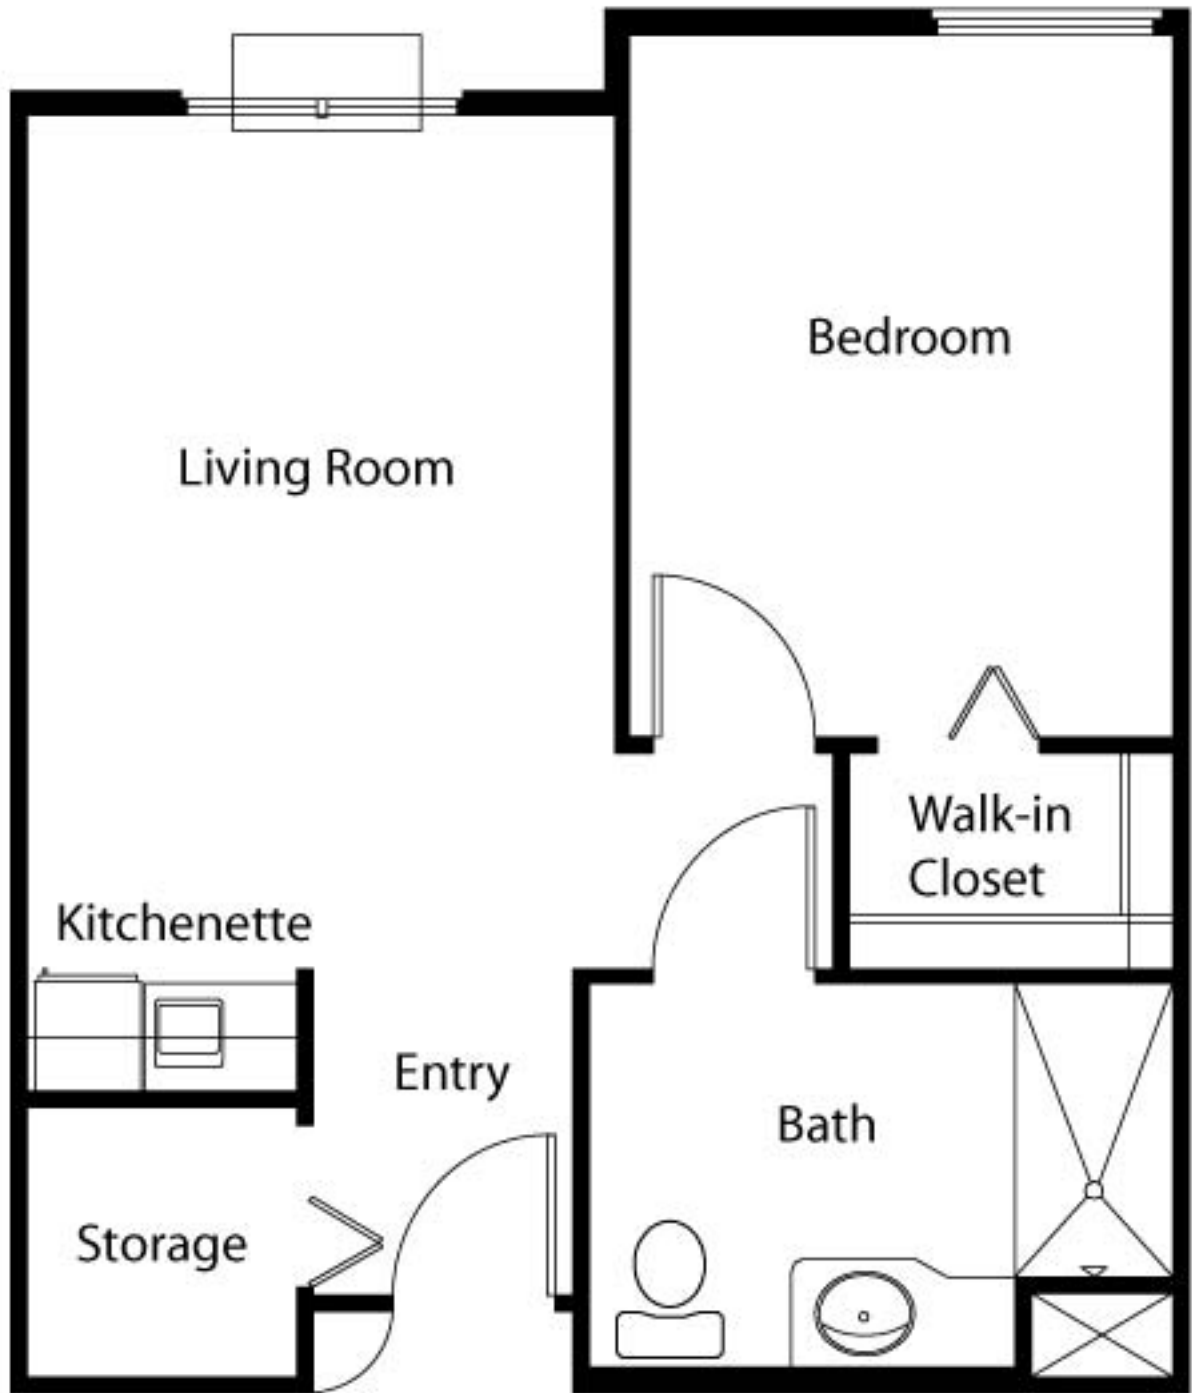

The Parkview  
Plan A - Studio  
418 s.f. (approximate)

The Parkview  
Plan B - One-Bedroom  
541 s.f. (approximate)

The Parkview  
Plan C - Two-Bedroom  
813 s.f. (approximate)

The Parkview  
Plan D - Memory Care Studio  
321 s.f. (approximate)