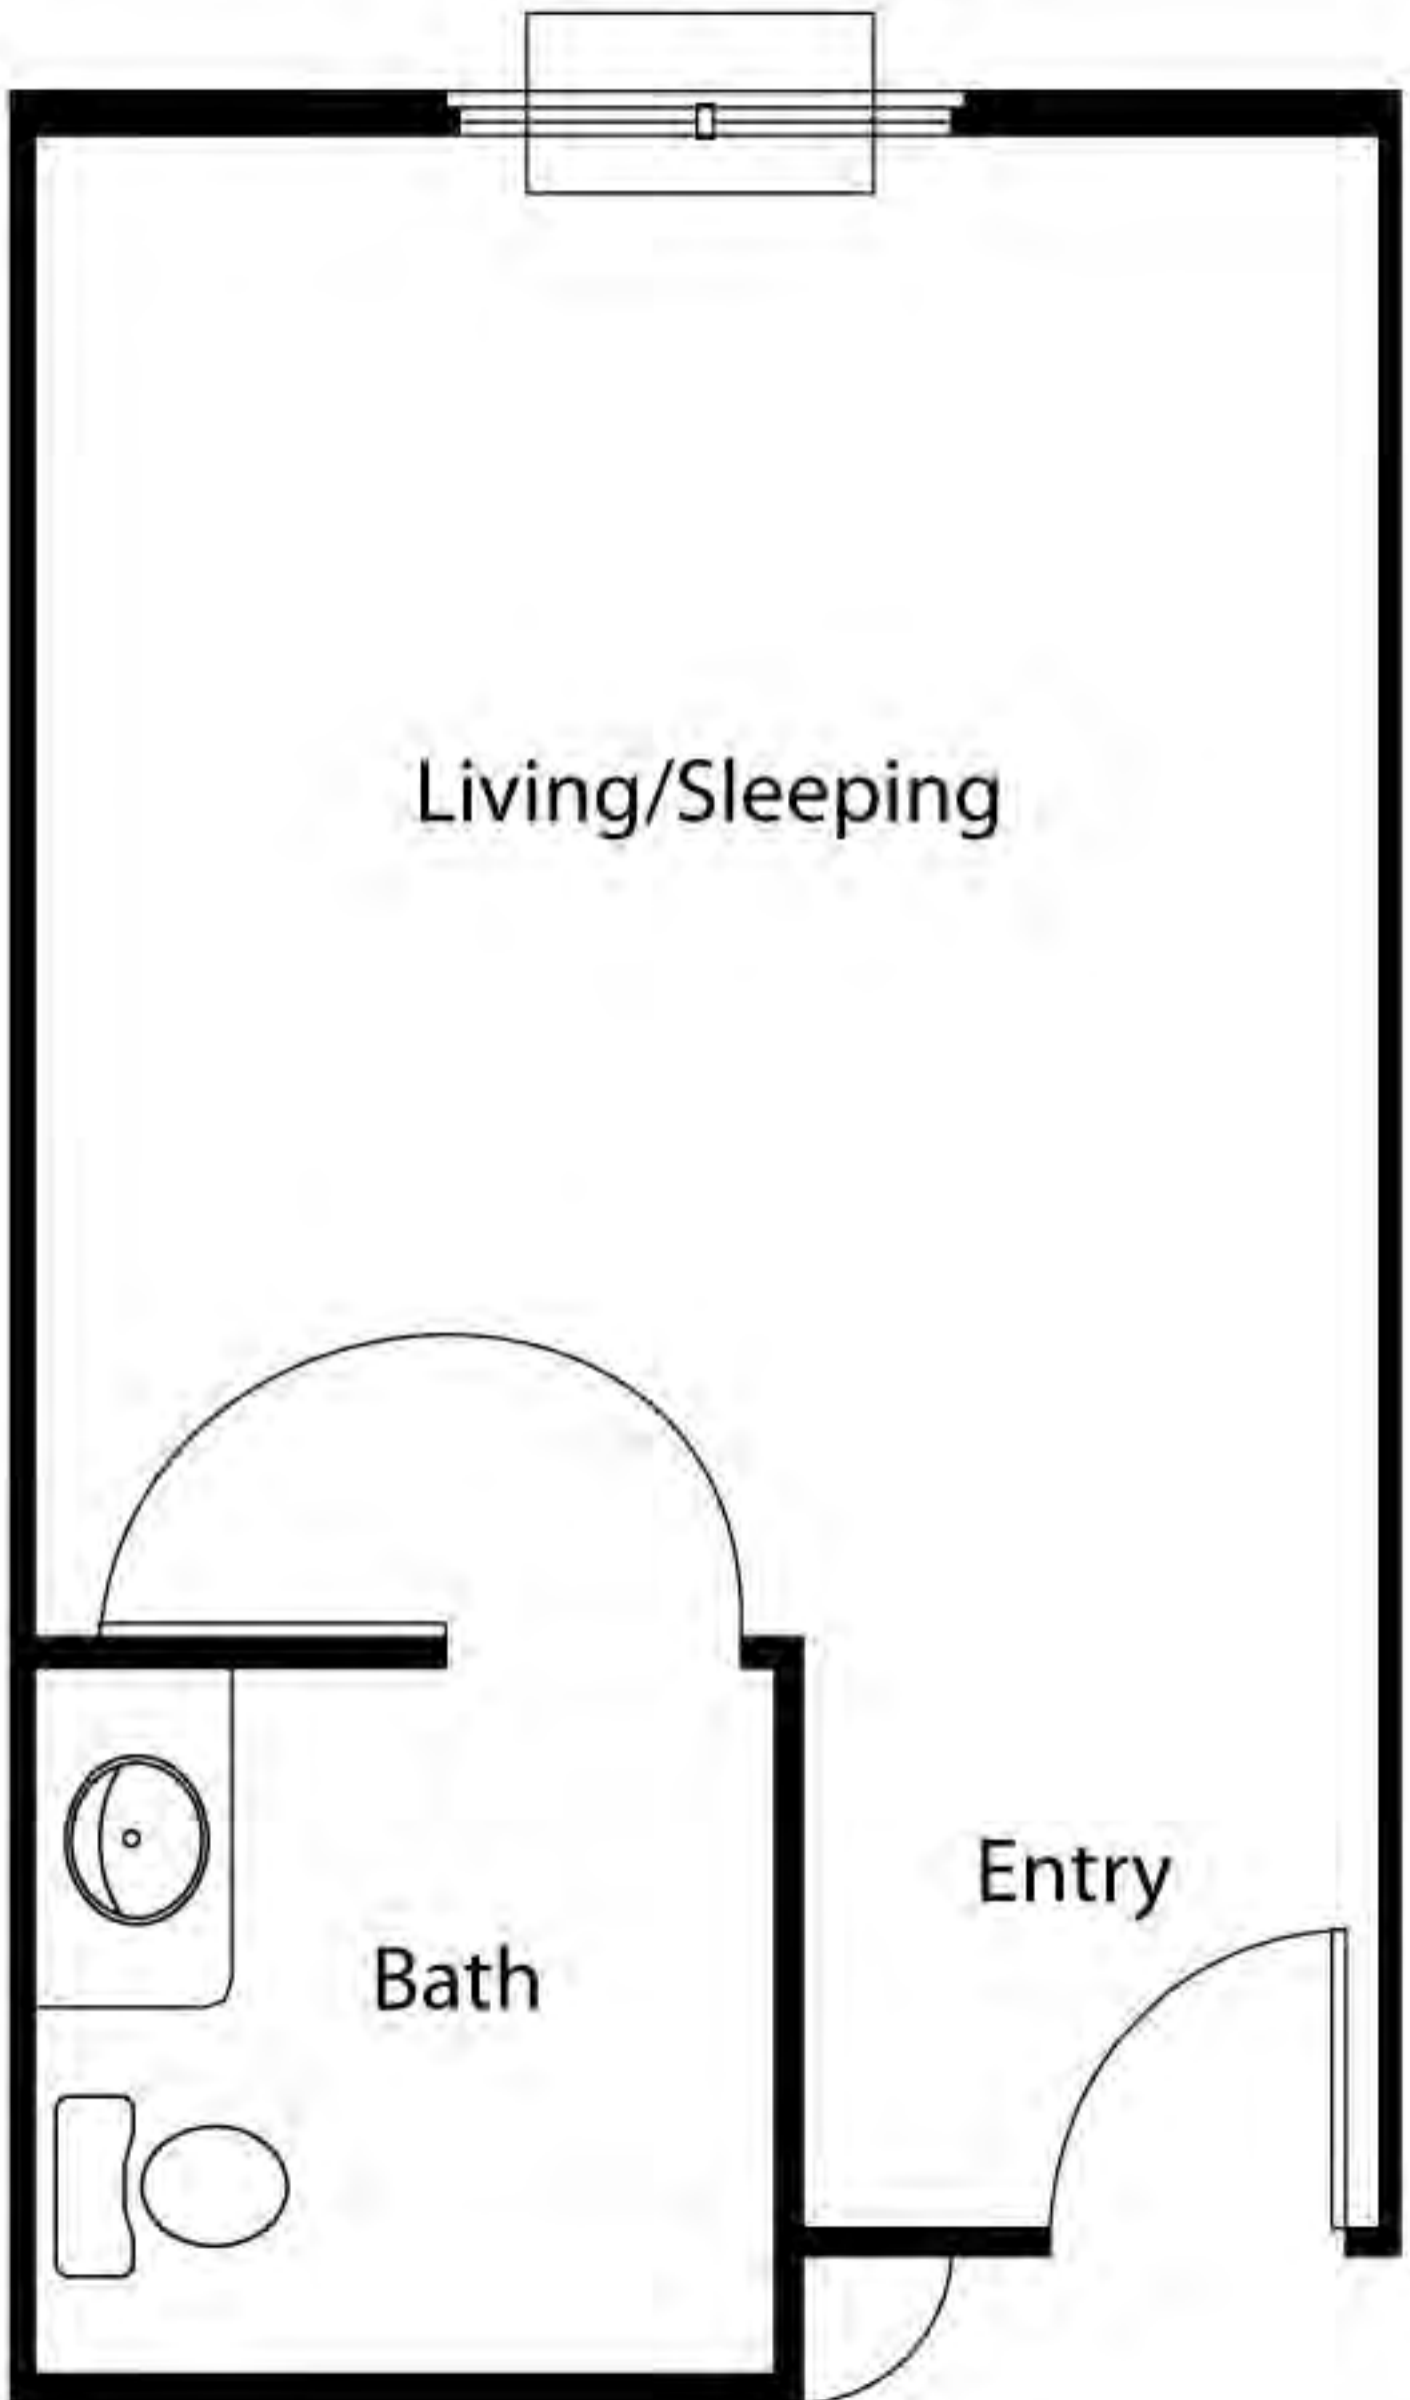

The Parkview
Plan A - Studio
418 s.f. (approximate)

The Parkview
Plan B - One-Bedroom
541 s.f. (approximate)

The Parkview
Plan C - Two-Bedroom
813 s.f. (approximate)

The Parkview
Plan D - Memory Care Studio
321 s.f. (approximate)

Living/Sleeping

Bath

Entry