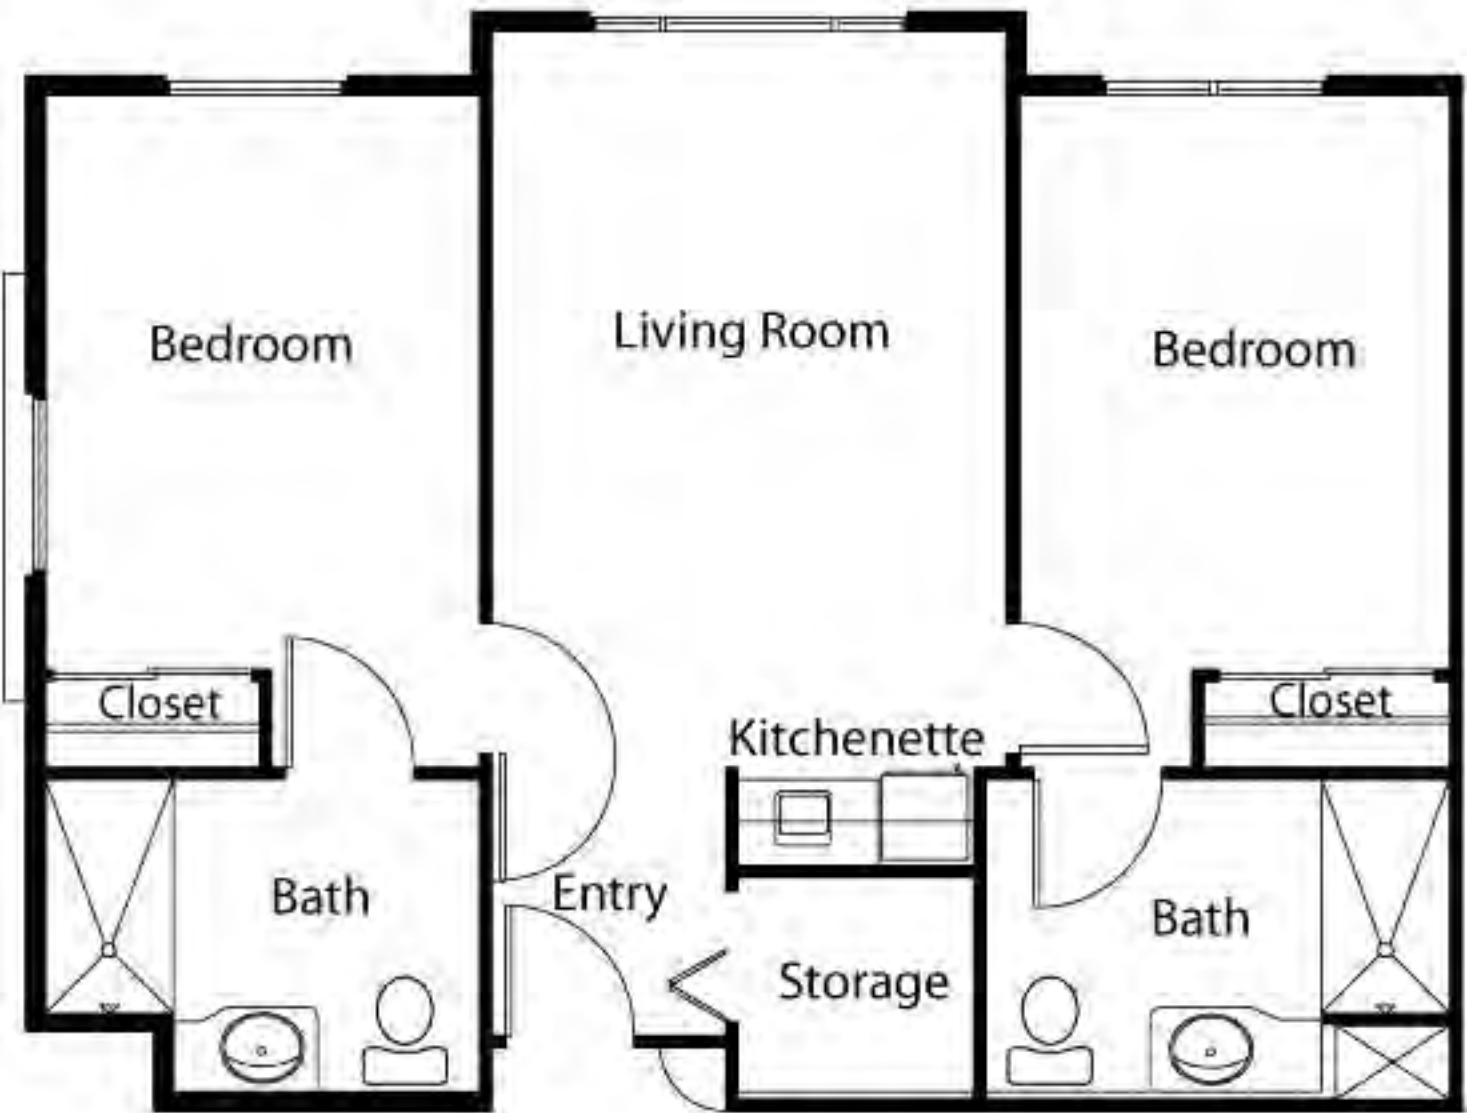

The Parkview
Plan A - Studio
418 s.f. (approximate)

The Parkview
Plan B - One-Bedroom
541 s.f. (approximate)

The Parkview
Plan C - Two-Bedroom
813 s.f. (approximate)

The Parkview
Plan D - Memory Care Studio
321 s.f. (approximate)

Living/Sleeping

Bath

Entry