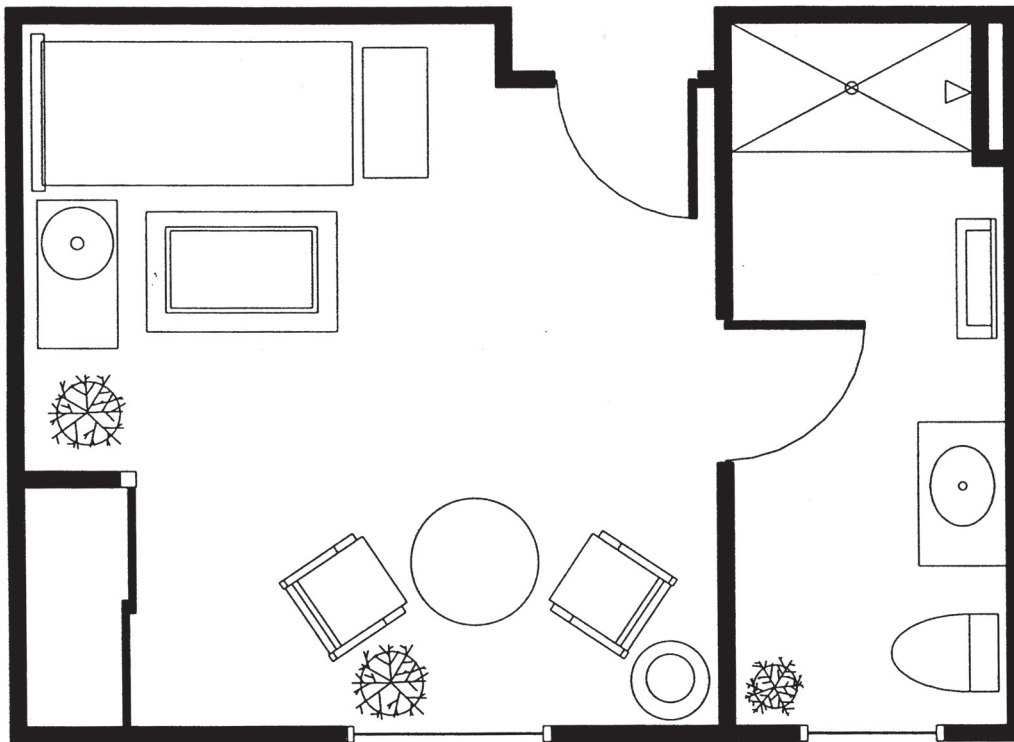

ESKATON CAMERON PARK LODGE FLOORPLAN

*Sample Floorplan -
actual may vary slightly from illustration*

License #097001275
3421 Palmer Drive
Cameron Park, CA 95682
(530) 672-8900