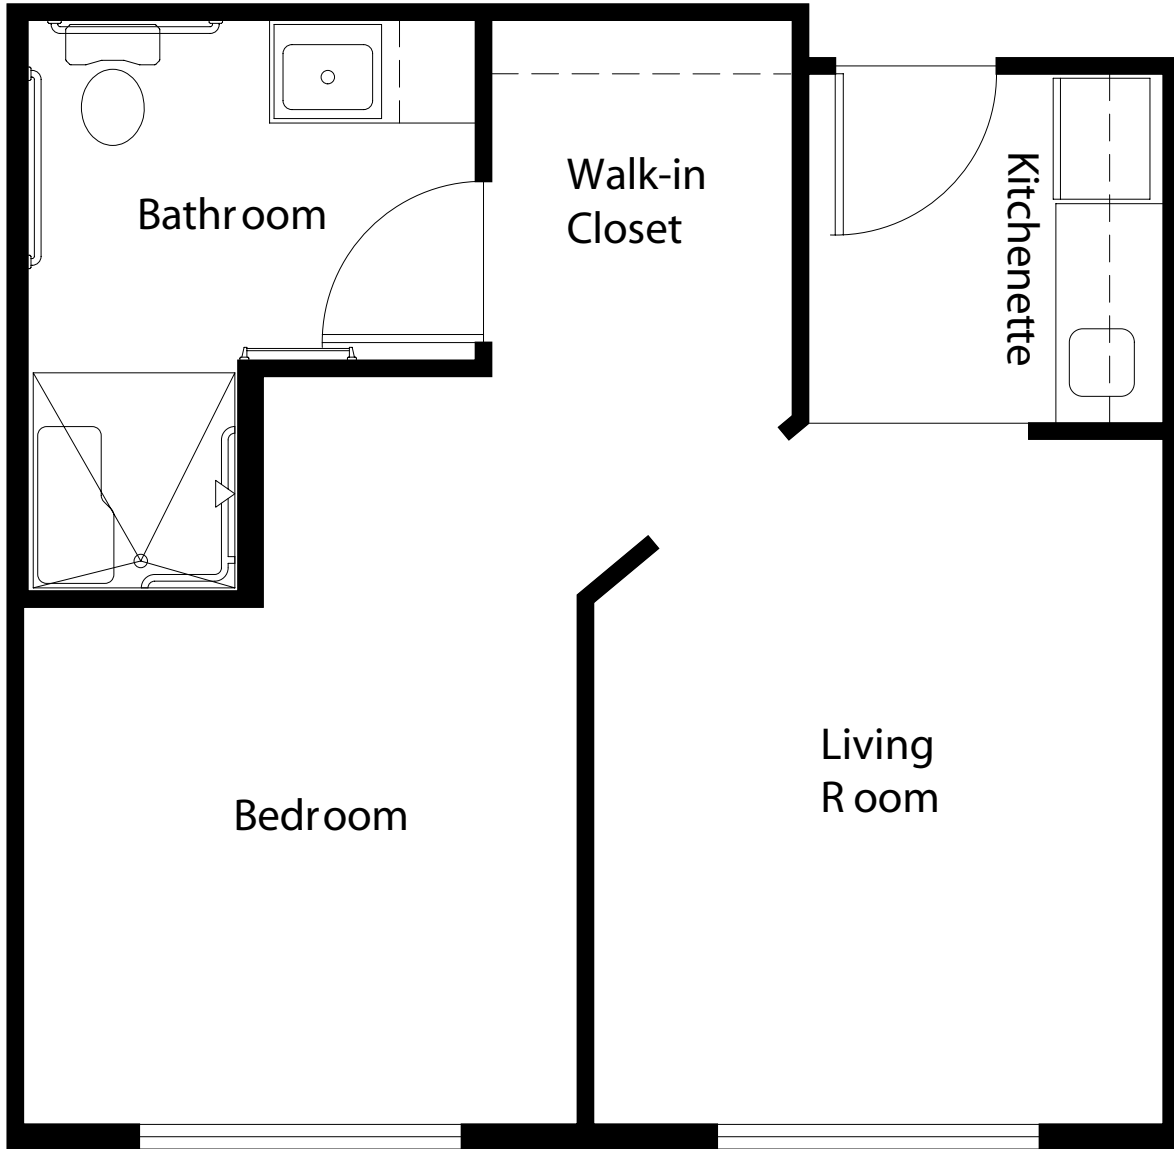

Eskaton Village Grass Valley

Assisted Living Apartment Floorplan

The Aspen
One Bedroom/One Bath
450 s.f. (approximate)