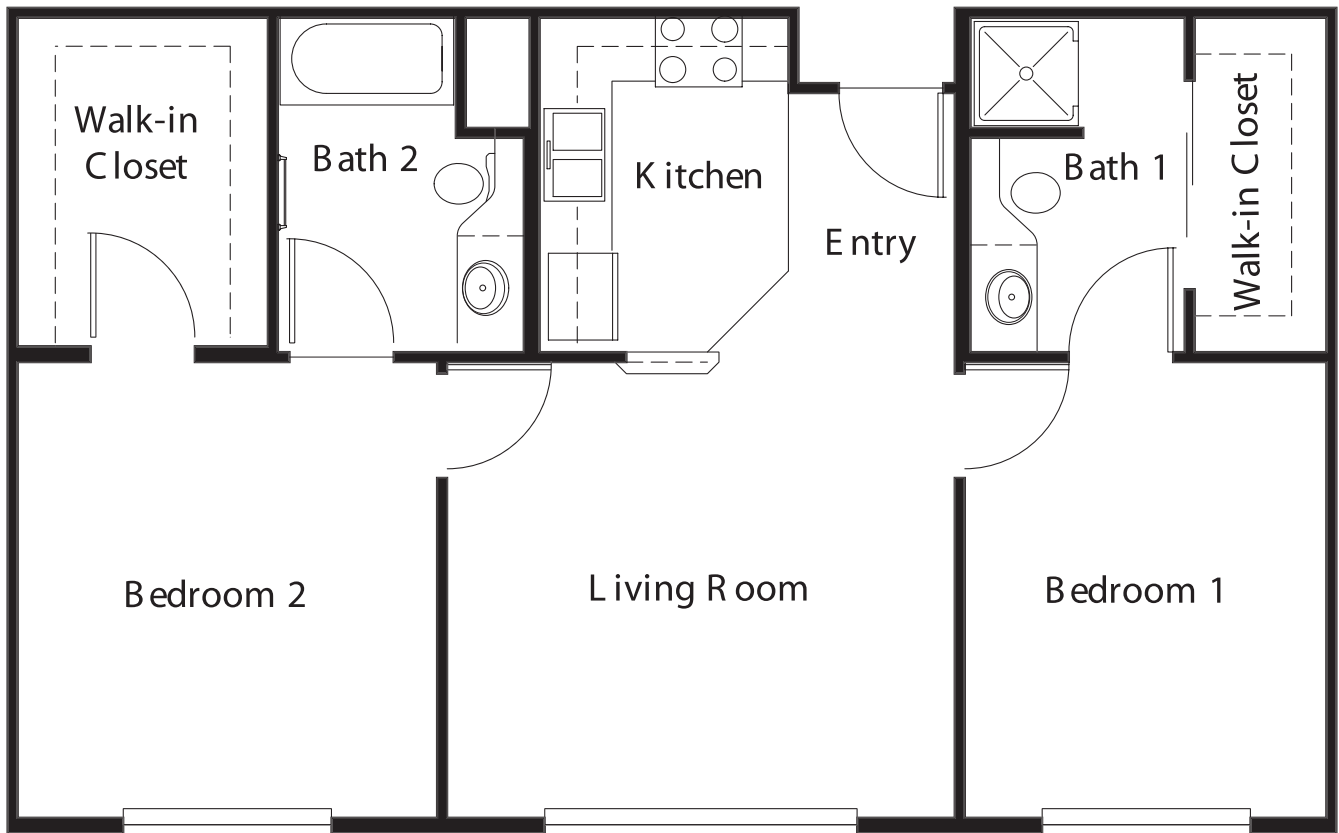

## Independent Apartment Floorplan

**The Ponderosa**  
One Bedroom/ One Bath  
643 s.f. ( approximate)

## Independent Apartment Floorplan

### **The Laurel**

One Bedroom/Den / One Bath

843 s.f. (approximate)