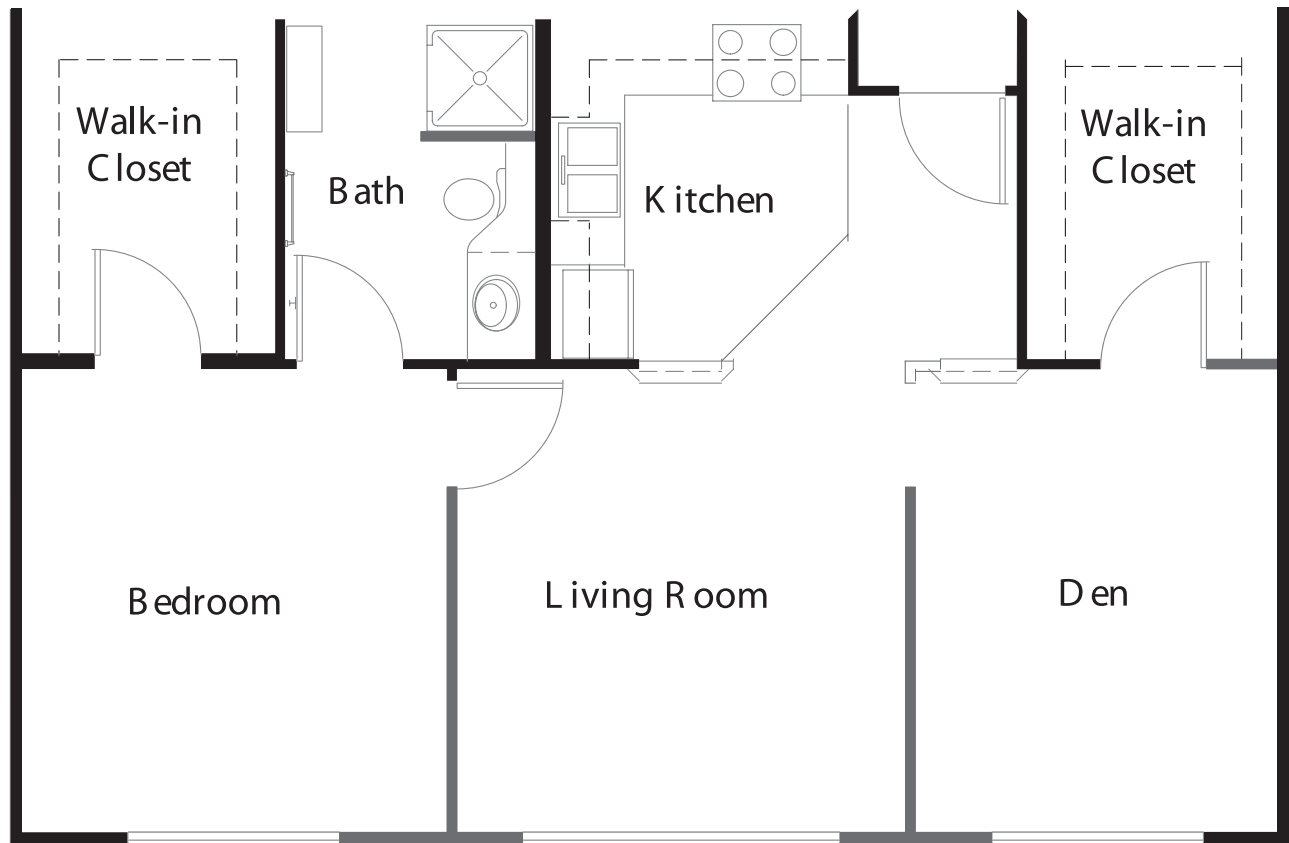

## Independent Apartment Floorplan

**The Ponderosa**  
One Bedroom/ One Bath  
643 s.f. ( approximate)

## Independent Apartment Floorplan

### **The Laurel**

One Bedroom/Den / One Bath

843 s.f. (approximate)