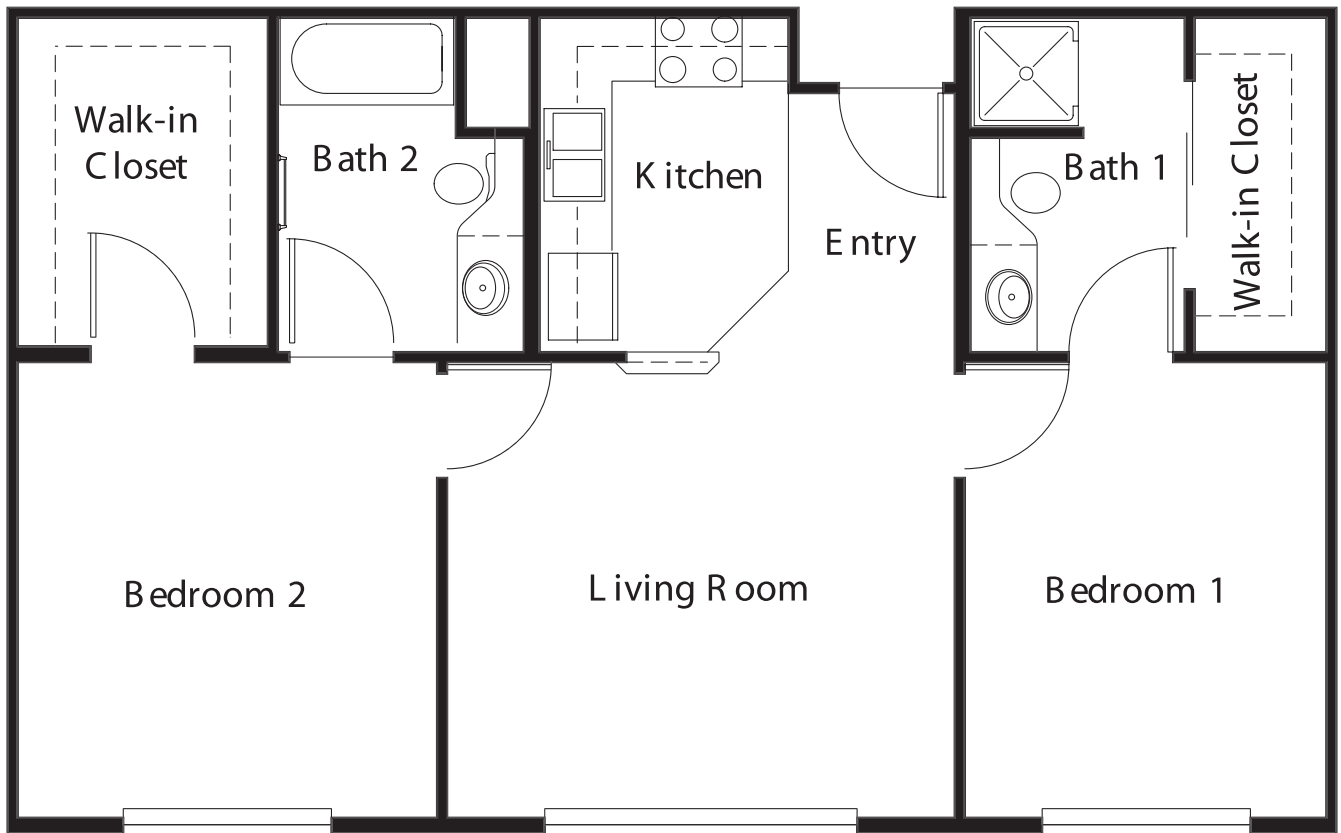

## Independent Apartment Floorplan

**The Ponderosa**  
One Bedroom/ One Bath  
643 s.f. ( approximate)

## Independent Apartment Floorplan

### **The Laurel**

One Bedroom/Den / One Bath

843 s.f. (approximate)