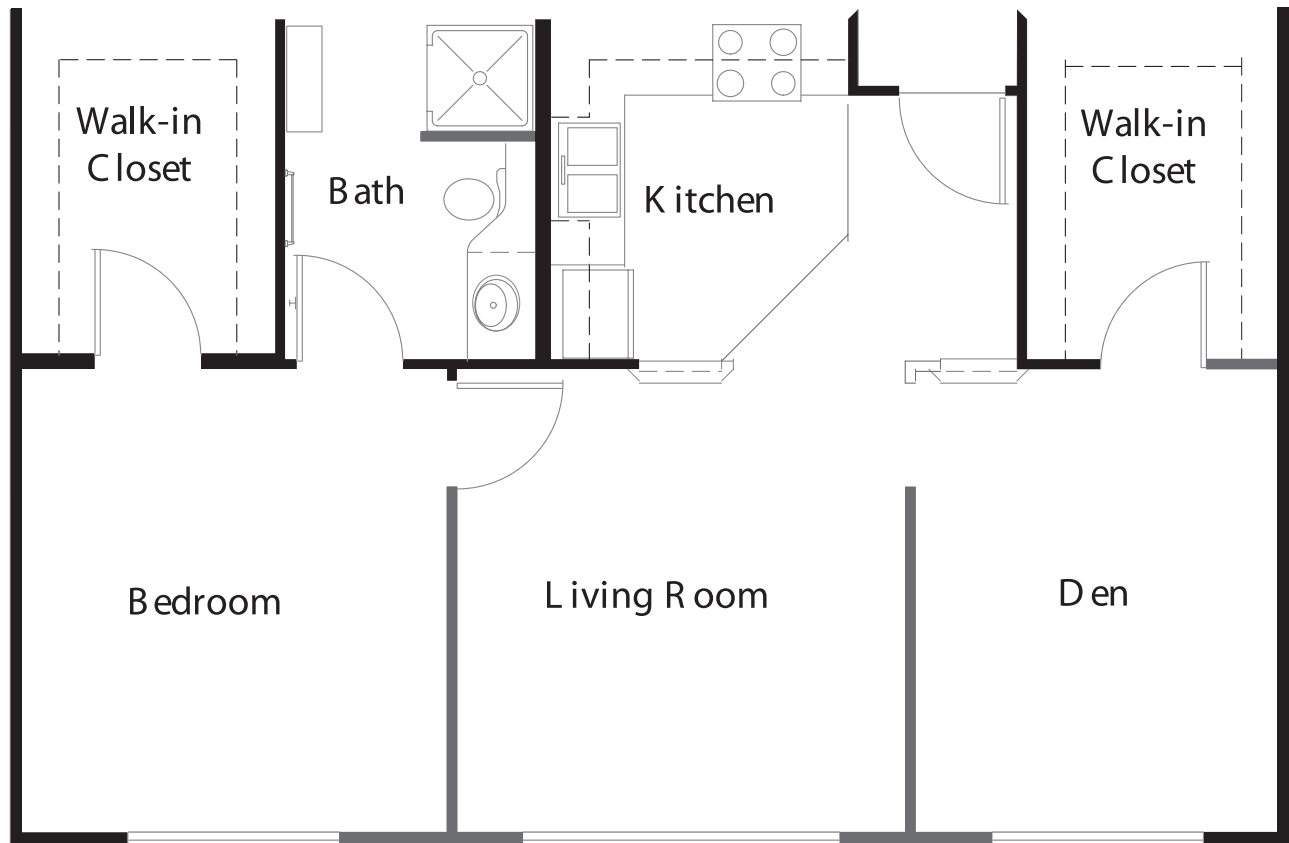

## Independent Apartment Floorplan

**The Ponderosa**  
One Bedroom/ One Bath  
643 s.f. ( approximate)

## Independent Apartment Floorplan

### **The Laurel**

One Bedroom/Den / One Bath

843 s.f. (approximate)