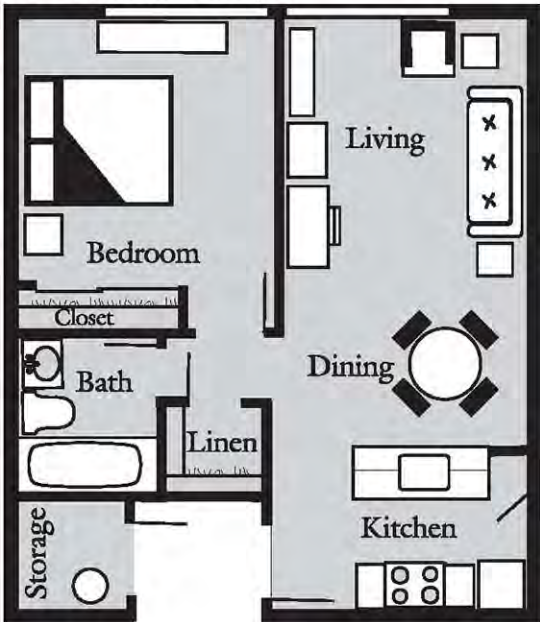

# Lassen Manor I

Studio - 485 sq. ft.

# Lassen Manor I

One-bedroom - 550 sq. ft.

# Lassen Manor II

Studio - 378 sq. ft.

# Lassen Manor II

One-bedroom - 504 sq. ft