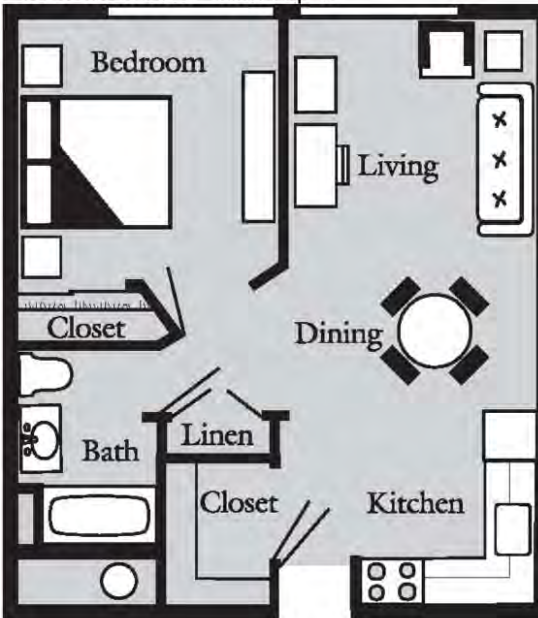

Lassen Manor III

One-bedroom - 580 sq. ft.