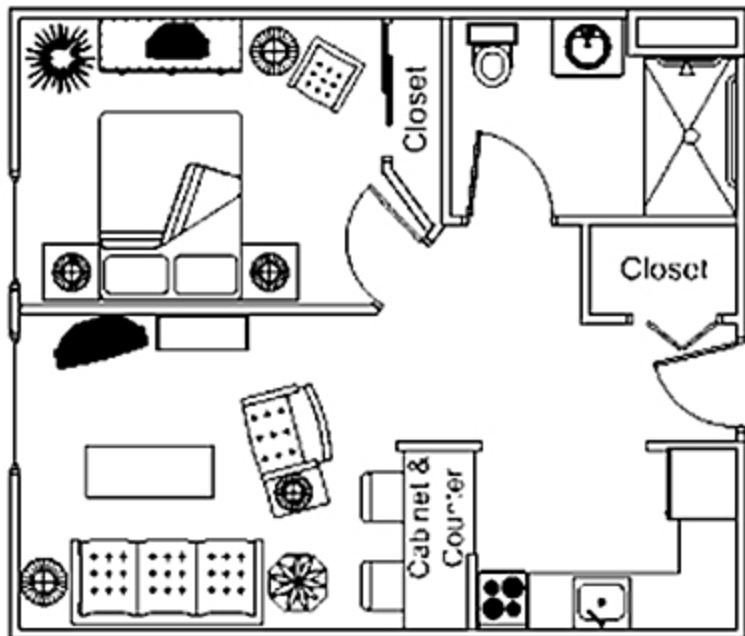

Sample Floor Plans
Eskaton Natomas Manor

1 Bedroom Unit
580 sq. ft. (approximate)

Available in some units.

Mobility Impaired Design

- o Same floor plan

Adaptations Include:

- o Folding seat in shower.
- o Knee space under kitchen sink

Floor plans are artist's conception only.
Actual layout may differ.