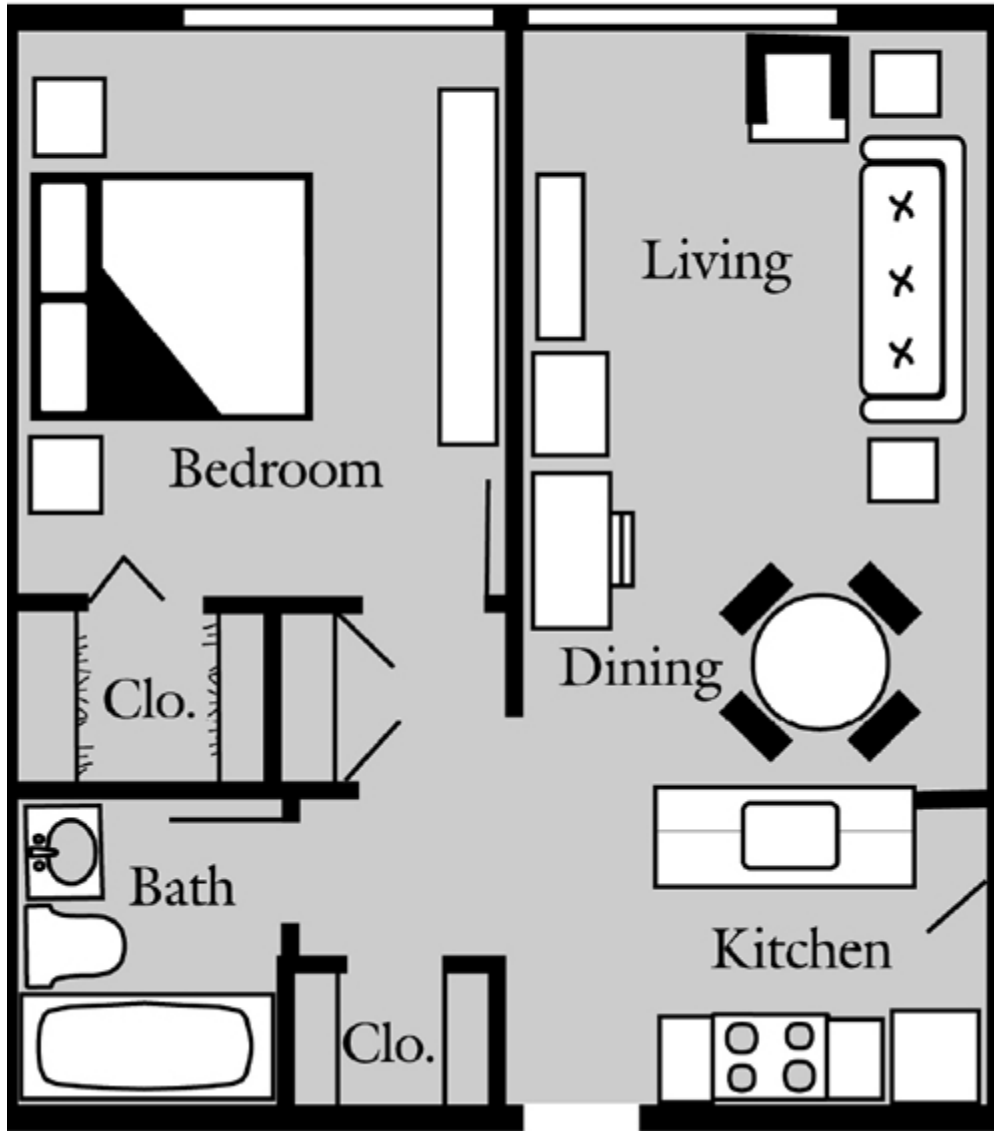

**Eskaton Washington Manor
One-Bedroom Apartment
550 Square Feet**

**Eskaton Washington Manor
Studio Apartment
387 Square Feet**