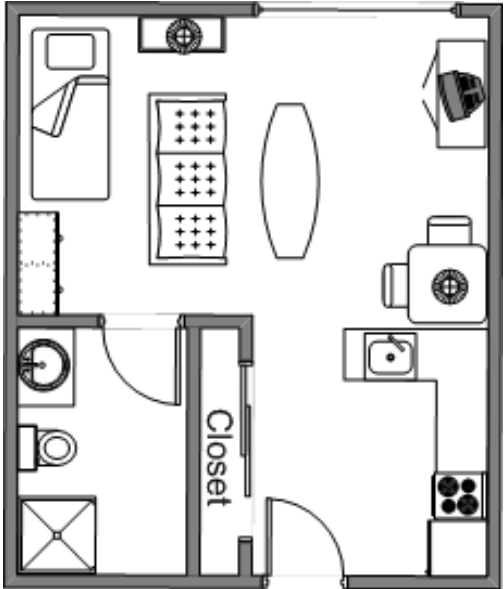

ESKATON

Senior Residences and Services

Sample Floor Plans Eskaton Wilson Manor

1 Bedroom Unit
504 sq. ft. (approximate)

Mobility Impaired Designed Unit
504 sq. ft. (approximate)

Studio Unit
378 sq. ft. (approximate)

Floor plans are artist's conception only.
Actual layout may differ.