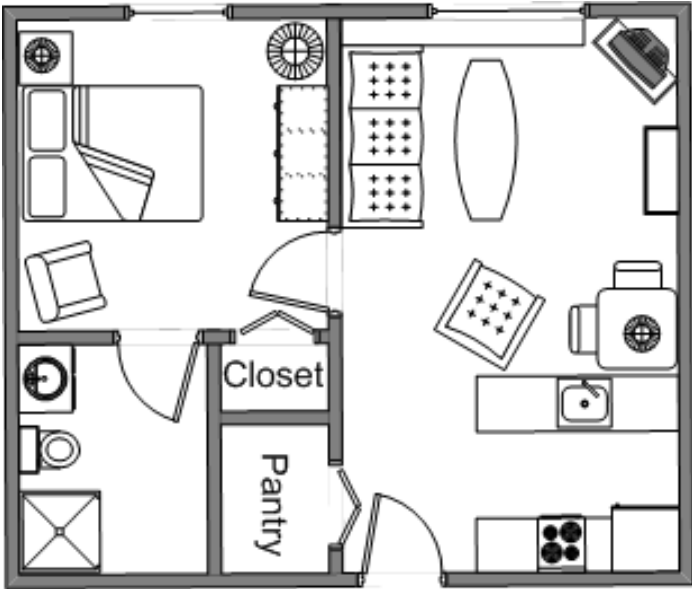

ESKATON

Senior Residences and Services

Sample Floor Plans Eskaton Wilson Manor

1 Bedroom Unit
504 sq. ft. (approximate)

Mobility Impaired Designed Unit
504 sq. ft. (approximate)

Studio Unit
378 sq. ft. (approximate)

Floor plans are artist's conception only.
Actual layout may differ.