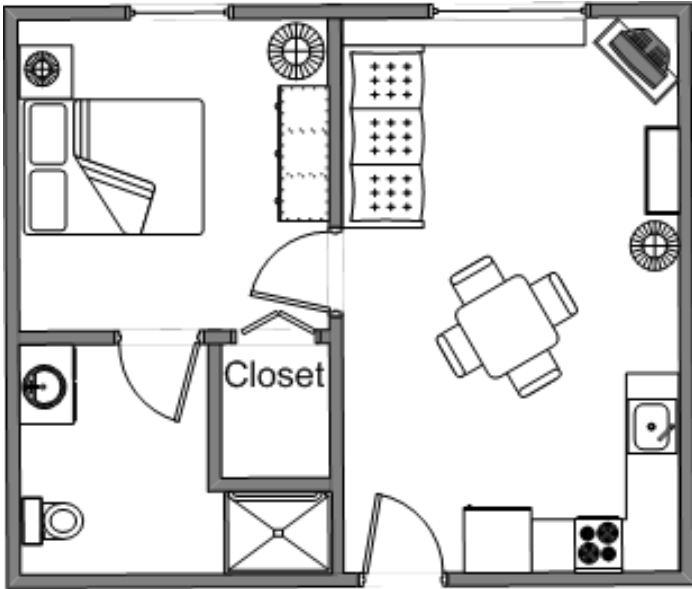

ESKATON

Senior Residences and Services

Sample Floor Plans Eskaton Wilson Manor

1 Bedroom Unit
504 sq. ft. (approximate)

Mobility Impaired Designed Unit
504 sq. ft. (approximate)

Studio Unit
378 sq. ft. (approximate)

Floor plans are artist's conception only.
Actual layout may differ.